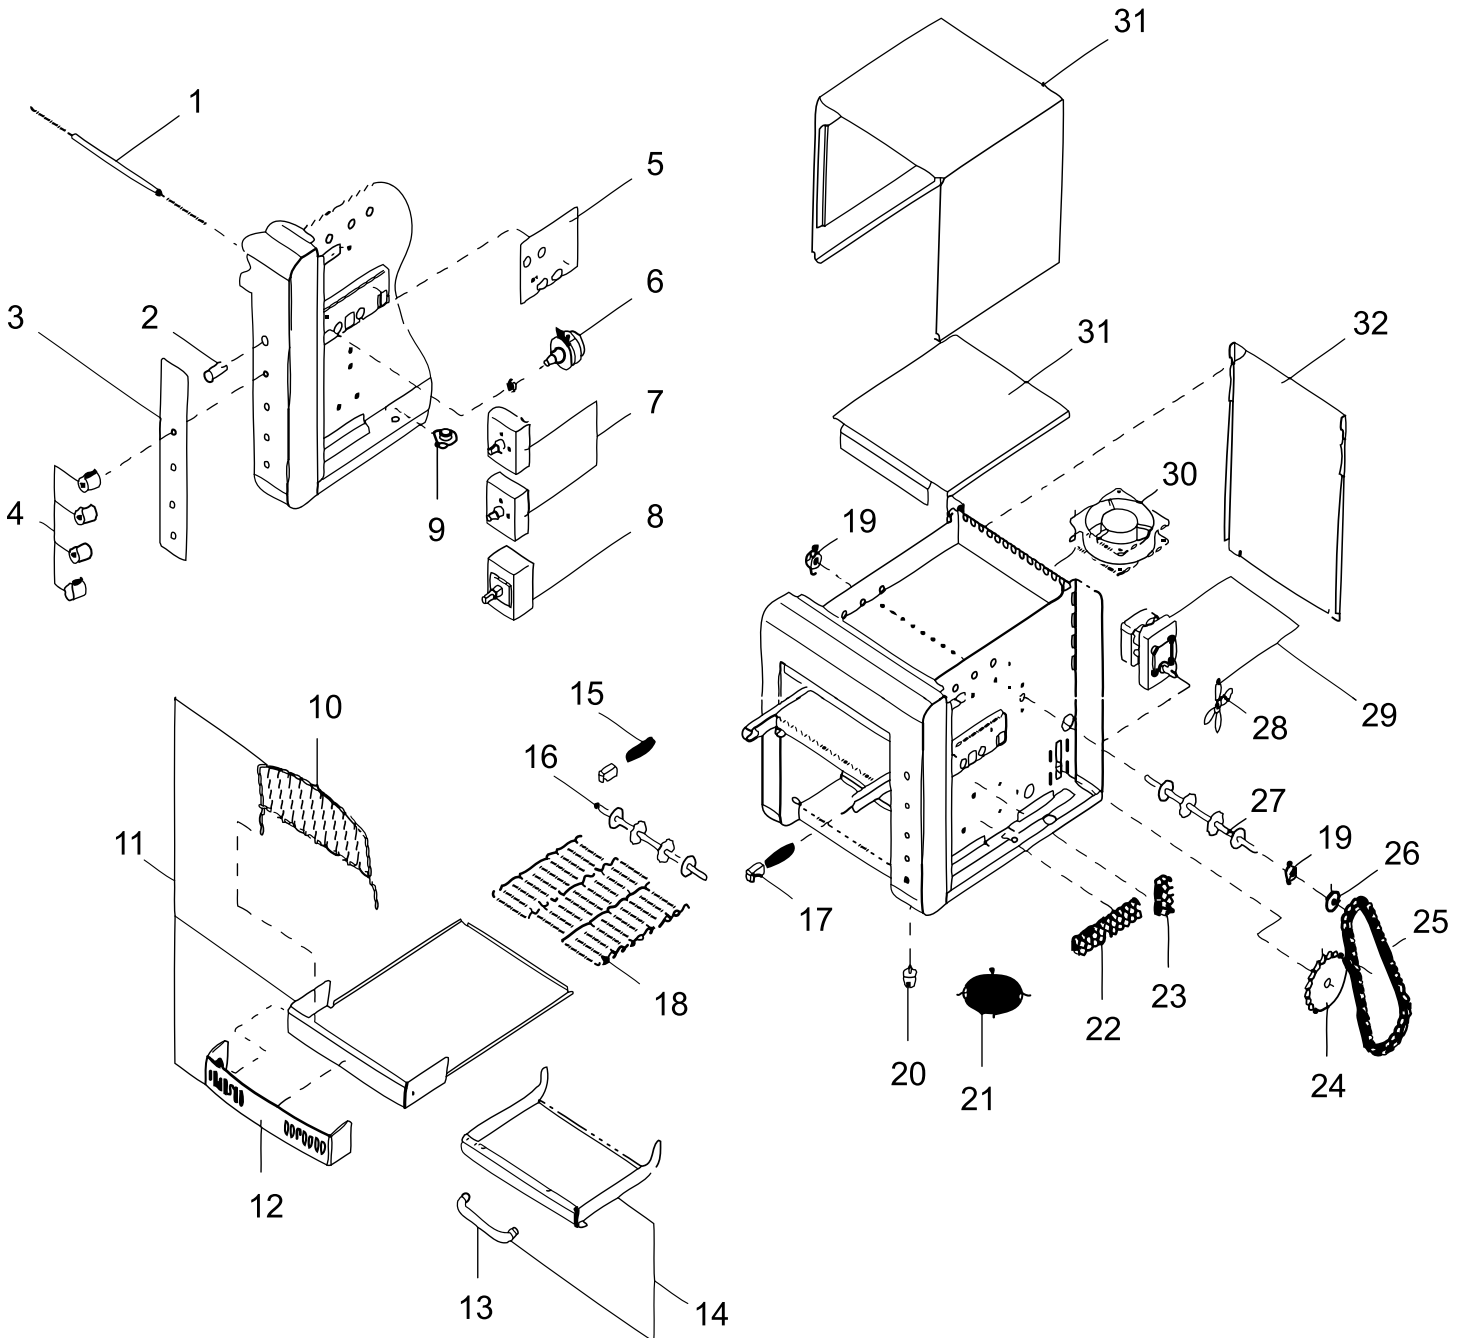

# Parts Breakdown

Model CE-TW-0250 11385

# Parts Breakdown

---

## Model CE-TW-0250 11385

Item No.	Description	Position	Item No.	Description	Position	Item No.	Description	Position
19380	Heater Element Complete for 11385	1	74070	Crumb Tray Guard for 11385	12	74079	Terminal Block 4 for 11385	23
74119	Neon Lamp for 11385	2	74071	Collection Tray Handle for 11385	13	74080	Drive Gear 17 for 11385	24
74120	Control Label for 11385	3	21144	Collection Tray Complete for 11385	14	74081	Drive Chain for 11385	25
19390	Knob for 11385	4	74073	Front Bearing Spring for 11385	15	74082	Drive Gear 11 & 13 for 11385	26
74121	Element Retaining Plate for 11385	5	74074	Driven Shaft for 11385	16	74083	Drive Shaft for 11385	27
19387	Switch - Speed Control for 11385	6	74075	Front Bearing for 11385	17	74084	Fan Blades for 11385	28
19286	Heat Regulator Switch Upper for 11385	7	24430	Conveyor Belts for 11385	18	19385	Motor for 11385	29
19389	Power Switch for 11385	8	74076	Shaft Bearing for 11385	19	19382	Fan Motor for 11385	30
19381	Reset Switch for 11385	9	19383	Rubber Feet for 11385	20	74085	Top Airflow Plate for 11385	31
17724	Feed Rack for 11385	10	74077	Fan Cover for 11385	21	74086	Back Panel for 11385	32
21145	Crumb Tray Complete for 11385	11	74078	Terminal Block 10 for 11385	22	74087	Cover for 11385	33